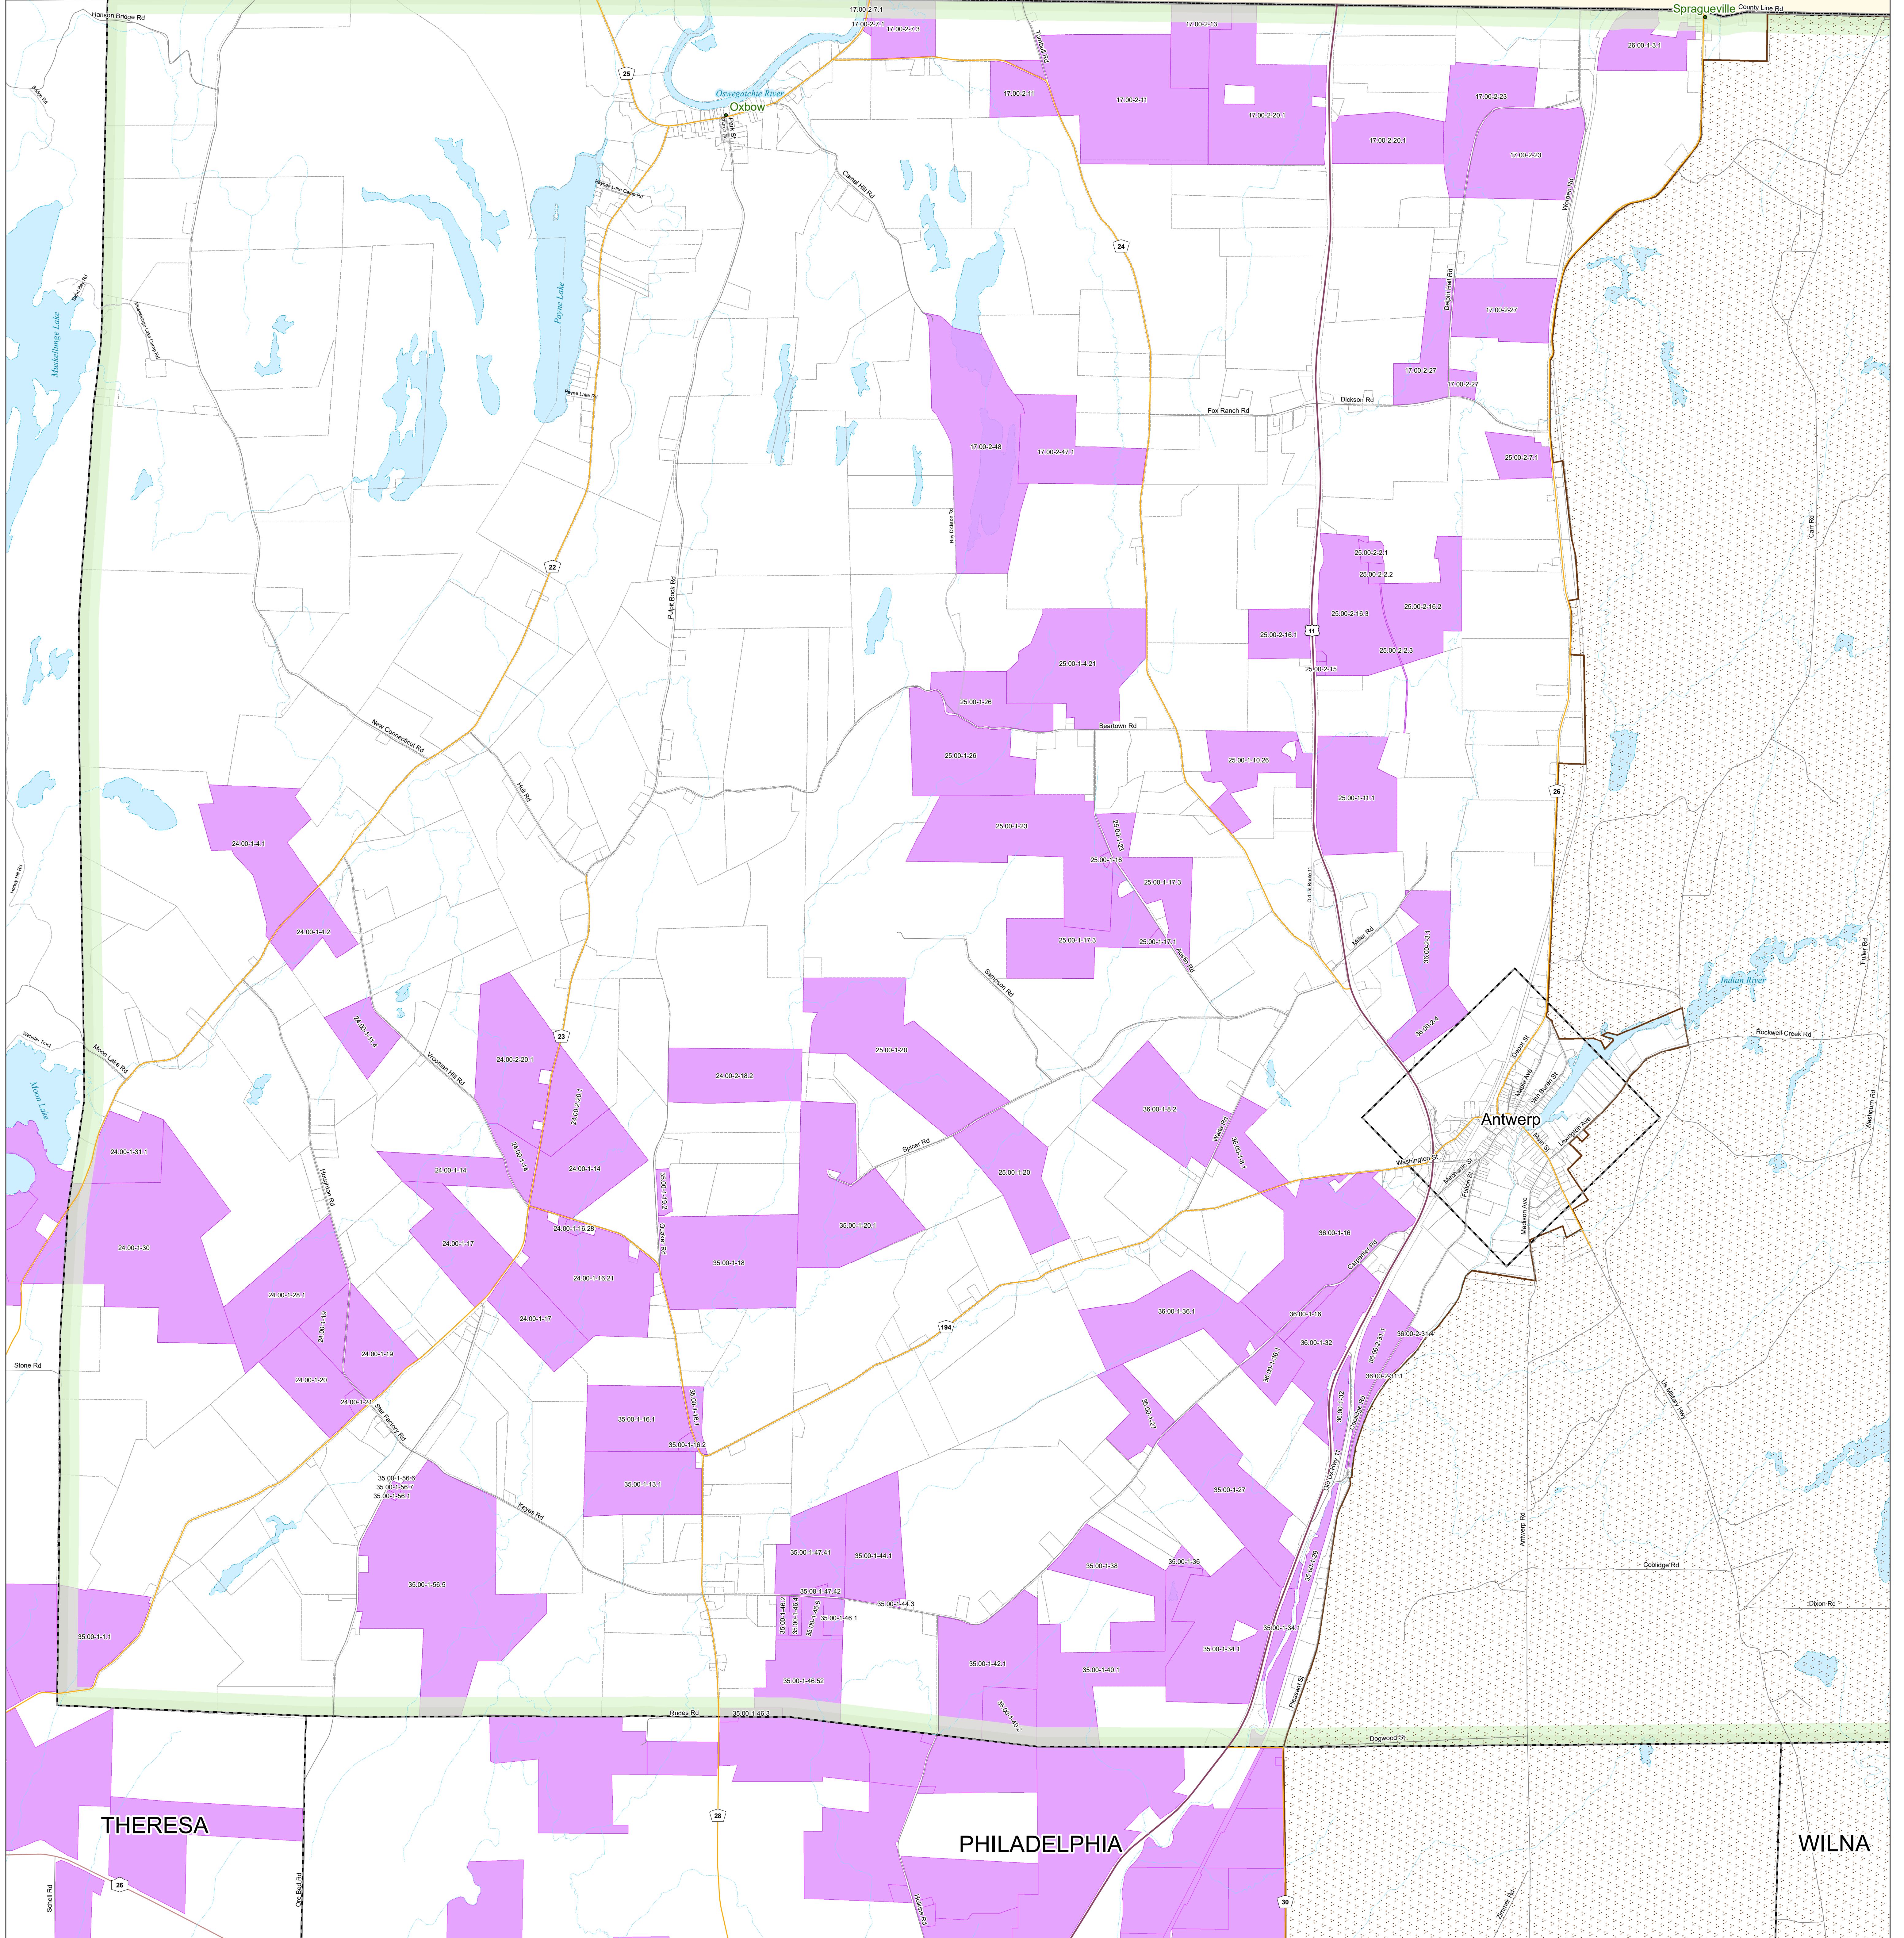

St Lawrence

- Roads**
- Interstate
 - Federal
 - State
 - County
 - Local
 - Private
- Other Features**
- Hamlets
 - Rivers / Streams
 - Ag District Southeast # 1
 - Ag District North # 2
 - Ag District Southwest # 3
 - County Boundaries
 - Municipal Boundaries
 - Fort Drum Boundary
 - Parcels
 - Waterbodies

Jefferson County
 New York State Certified Agricultural District Parcels
 Includes 2023 Individual Inclusions
Town of Antwerp

0 5,000 Feet

1:18,000
 1 inch = 1,500 feet

Map prepared by the Jefferson County Department of Planning
 December 2023